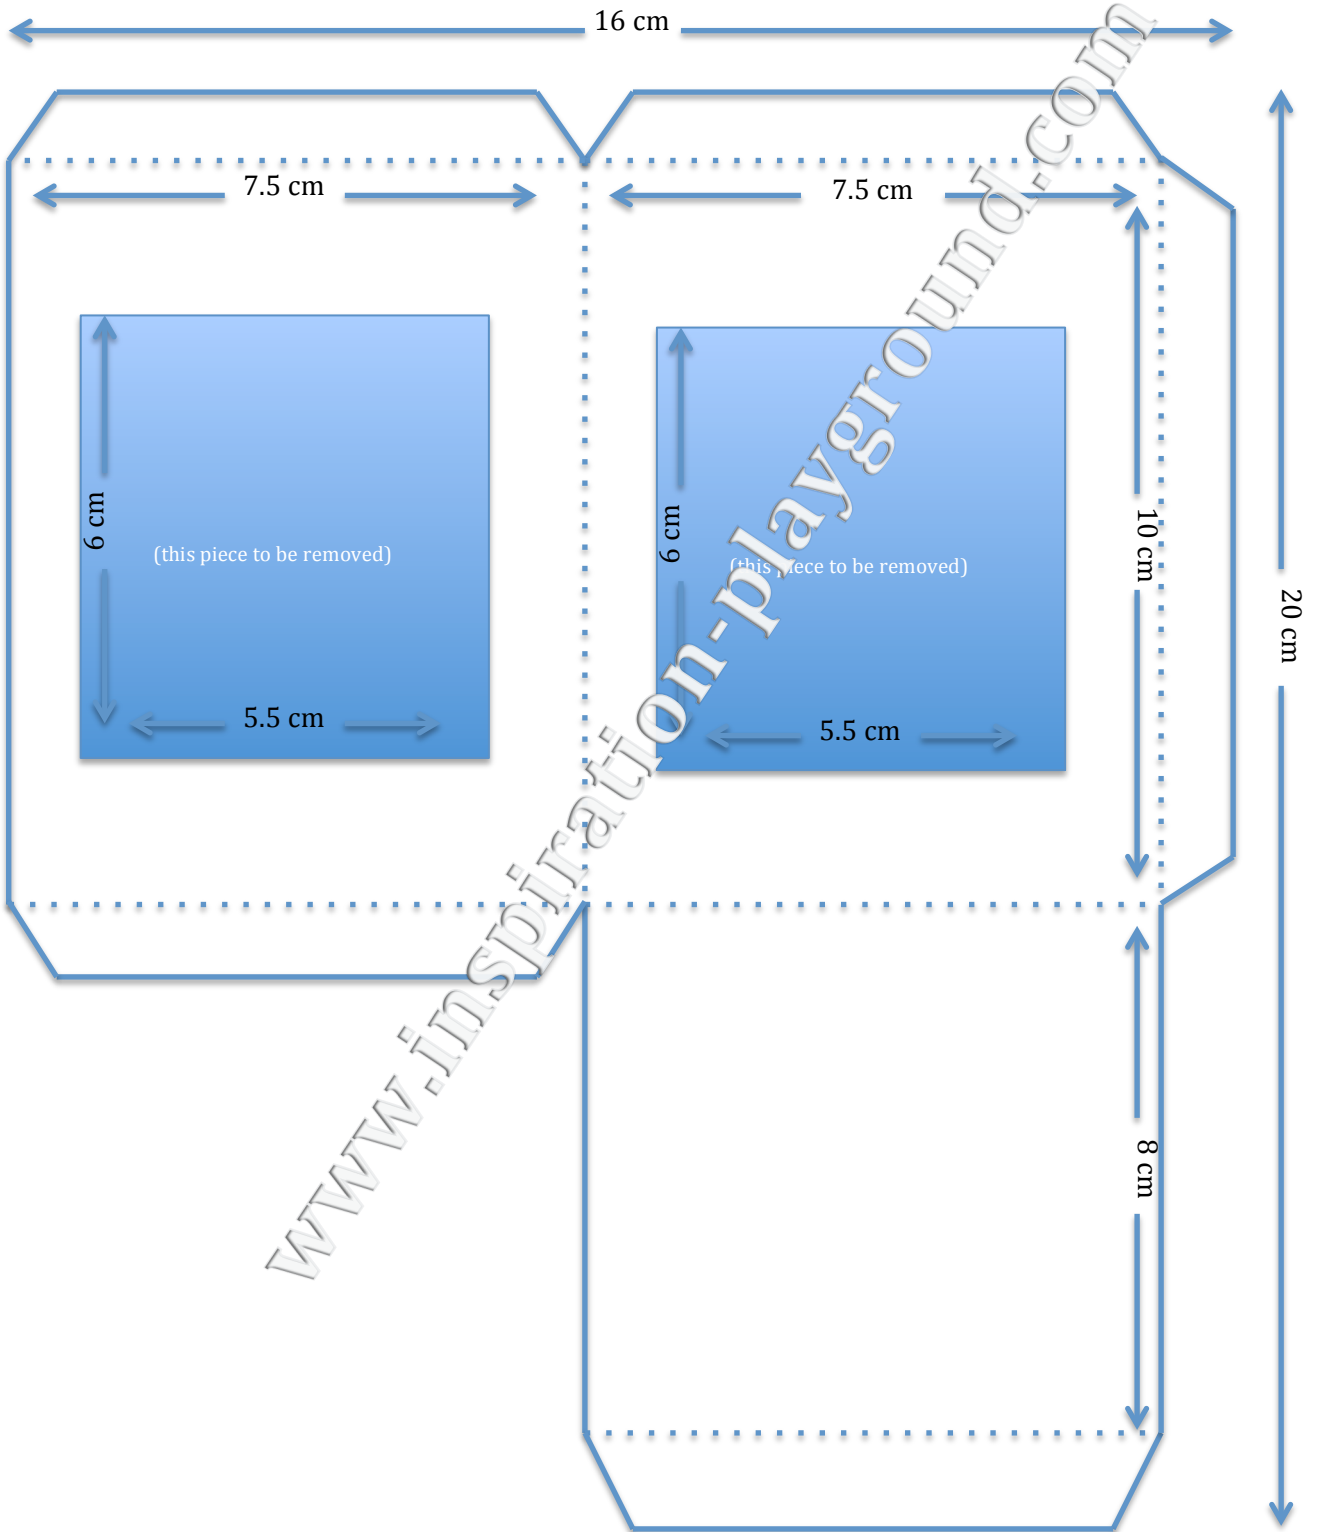

## Lantern Template

Roof Piece x 4

Side Piece #1

## Side Piece #2

Score Lines

Project Outline

Pieces to be omitted

Please Note: this template is not to scale. Please follow the measurements. This Template should be used in conjunction with my YouTube Tutorial 'Lantern Tutorial featuring Stampin' Up!'s Heath and Home Thinlits'. Enjoy!