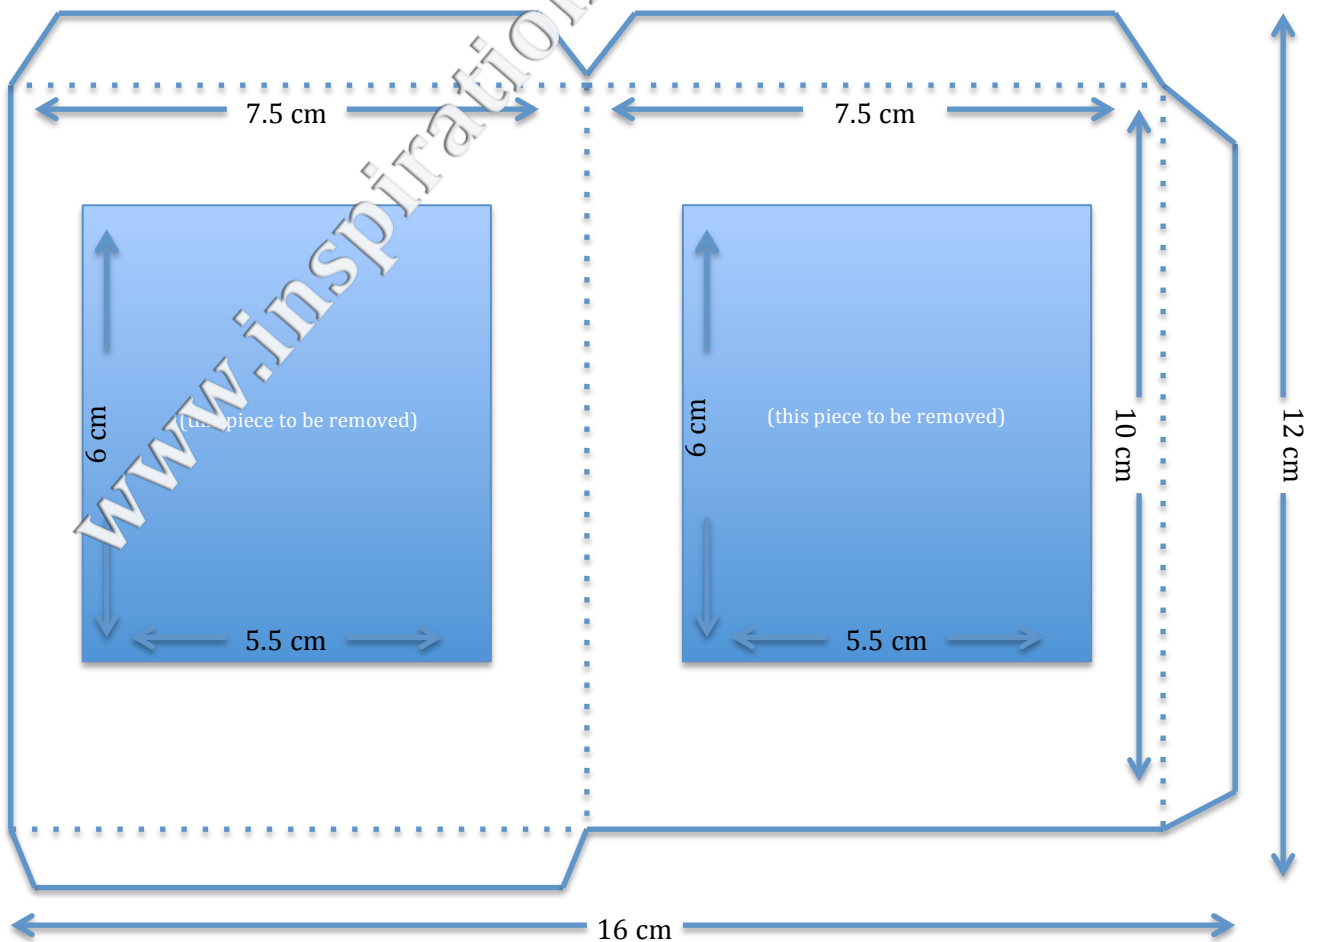

## Lantern Template

Roof Piece x 4

Side Piece #1

## Side Piece #2

Score Lines

Project Outline

Pieces to be omitted

Please Note: this template is not to scale. Please follow the measurements. This Template should be used in conjunction with my YouTube Tutorial 'Lantern Tutorial featuring Stampin' Up!'s Heath and Home Thinlits'. Enjoy!